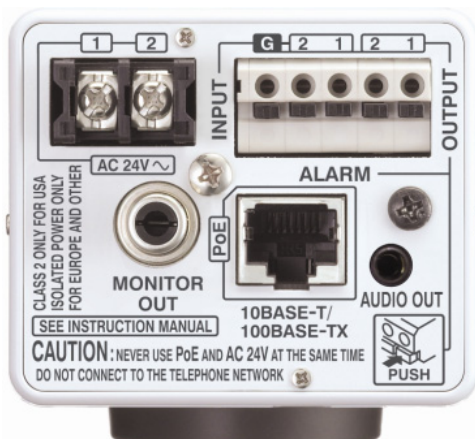

**JVC**

The Perfect Experience

DUAL STREAM NETWORK CAMERA

**VN-V26U****Versatile True Day / Night Security Camera With  
Bi-Directional Audio, and Dual Streaming,  
MPEG-4 / Motion JPEG****V.NETWORKS**

Built-in mic

**1/4" Progressive scan CCD**

For sharper clear images without any crossbar noise from the moving objects

**Full-frame dual stream**

Simultaneous distribution of 30fps both VGA MPEG-4 and VGA Motion JPEG streams.

**Day/Night function (IR cut filter)**

Provides higher sensitivity for monitoring under dark conditions with minimum 0.03 lx in B&W mode.

**Easy Wide-D function**

For subjects needing identification under backlight conditions. The camera will compensate the image to identify details by its Variable Gamma function.

**Bi-Directional Audio support**

With camera built-in mic and audio output adds the dimension of bi-directional audio for security. Thus enabling local sounds to be heard, and an output audio to enhance the surveillance system.