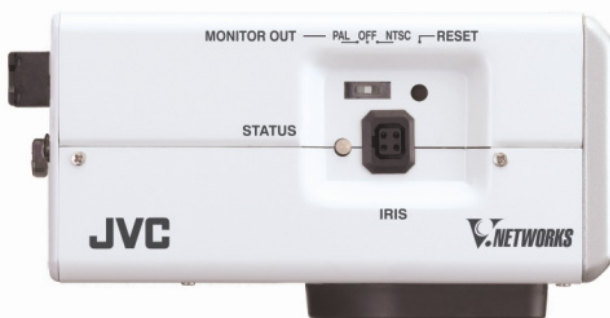

**JVC**

The Perfect Experience

DUAL STREAM NETWORK CAMERA

**VN-V26U****Versatile True Day / Night Security Camera With  
Bi-Directional Audio, and Dual Streaming,  
MPEG-4 / Motion JPEG****V.NETWORKS**

Built-in mic

**1/4" Progressive scan CCD**

For sharper clear images without any crossbar noise from the moving objects

**Full-frame dual stream**

Simultaneous distribution of 30fps both VGA MPEG-4 and VGA Motion JPEG streams.

**Day/Night function (IR cut filter)**

Provides higher sensitivity for monitoring under dark conditions with minimum 0.03 lx in B&W mode.

**Easy Wide-D function**

For subjects needing identification under backlight conditions. The camera will compensate the image to identify details by its Variable Gamma function.

**Bi-Directional Audio support**

With camera built-in mic and audio output adds the dimension of bi-directional audio for security. Thus enabling local sounds to be heard, and an output audio to enhance the surveillance system.