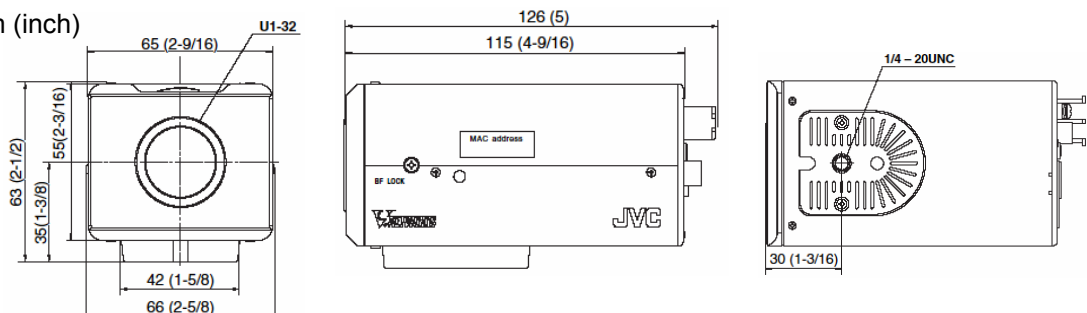

●Dimensions mm (inch)

Information in this document is subject to change without notice.
Copyright 2008 Victor Company of Japan, Limited. All rights reserved.
All product names stated in this document are trademarks or registered trademarks of their respective companies.
Marks such as TM, (R), and (C) are omitted in this document.