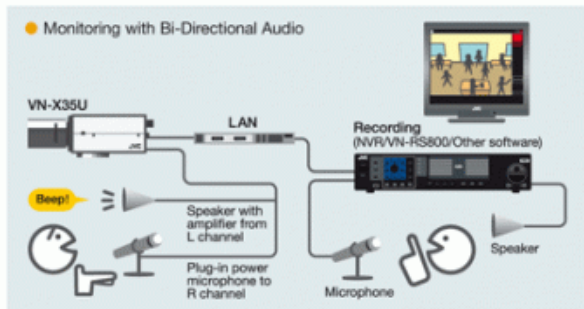

Bi-Directional Audio Communication in audio enhanced cameras

JVC's VN-X35U incorporates a Mic In / Line Out connection for Bi-Directional Audio Communication and is compatible with both VR-N900 and 1600E Series Network Video Recorders and the VN-RS800U free software.

The inclusion of a Mic In / Line Out connection allows users to not only view a selected camera spot, but also listen in, utilising the same network structure rather than a separate audio signal. With an external speaker attached, users can speak to or emit an alarm sound for visitors ultimately providing a more advanced and dynamic means of two-way communication and warning system.

Traditional CCTV rarely uses audio as part of a system, but with the convenience and flexibility of IT networks, adding an audio solution on JVC's range of audio enhanced cameras is really quite simple.